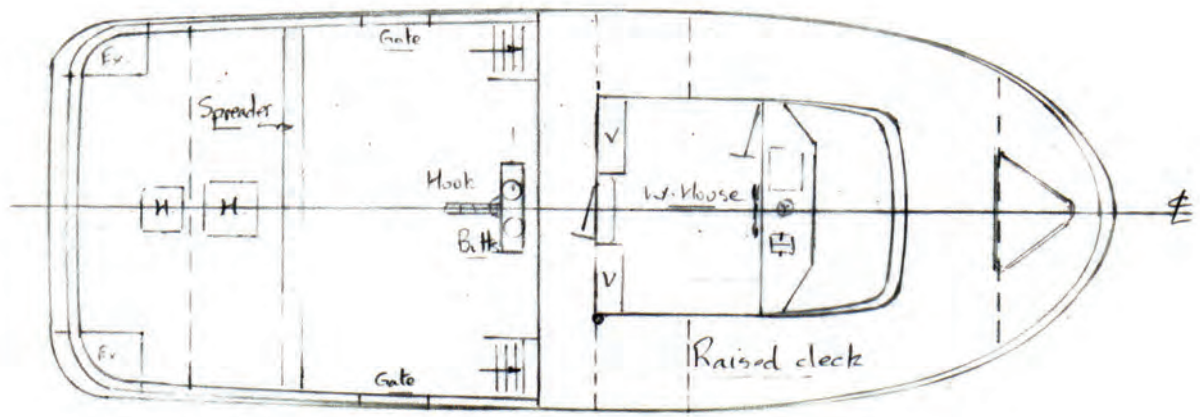

Jenkins Marine Ltd.
New Harbour Rd West
Hamworthy
Poole
BH15 4AJ
United Kingdom

+44 (0) 1202 668 558
office@jenkinsmarine.co.uk
www.jenkinsmarine.co.uk