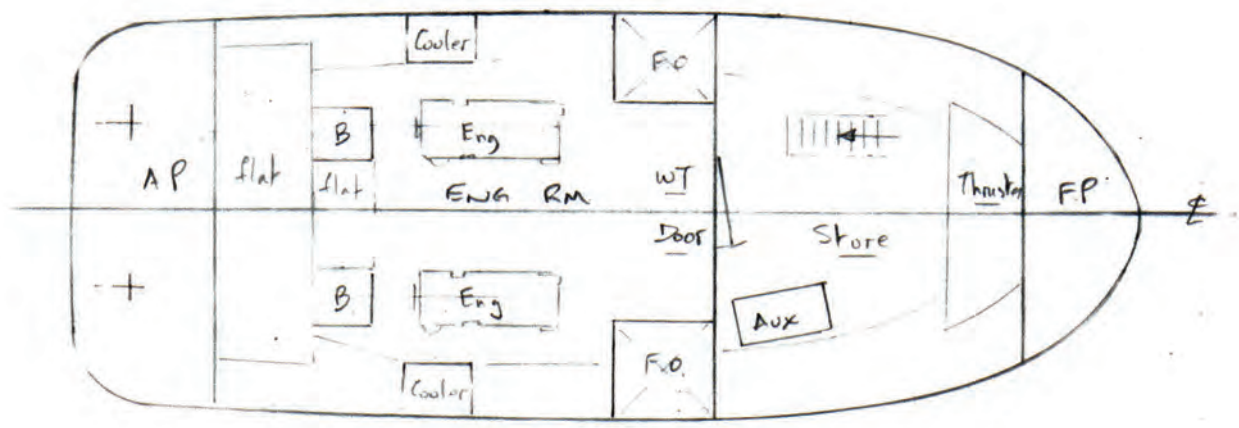

Jenkins Marine Ltd.
New Harbour Rd West
Hamworthy
Poole
BH15 4AJ
United Kingdom

+44 (0) 1202 668 558
office@jenkinsmarine.co.uk
www.jenkinsmarine.co.uk