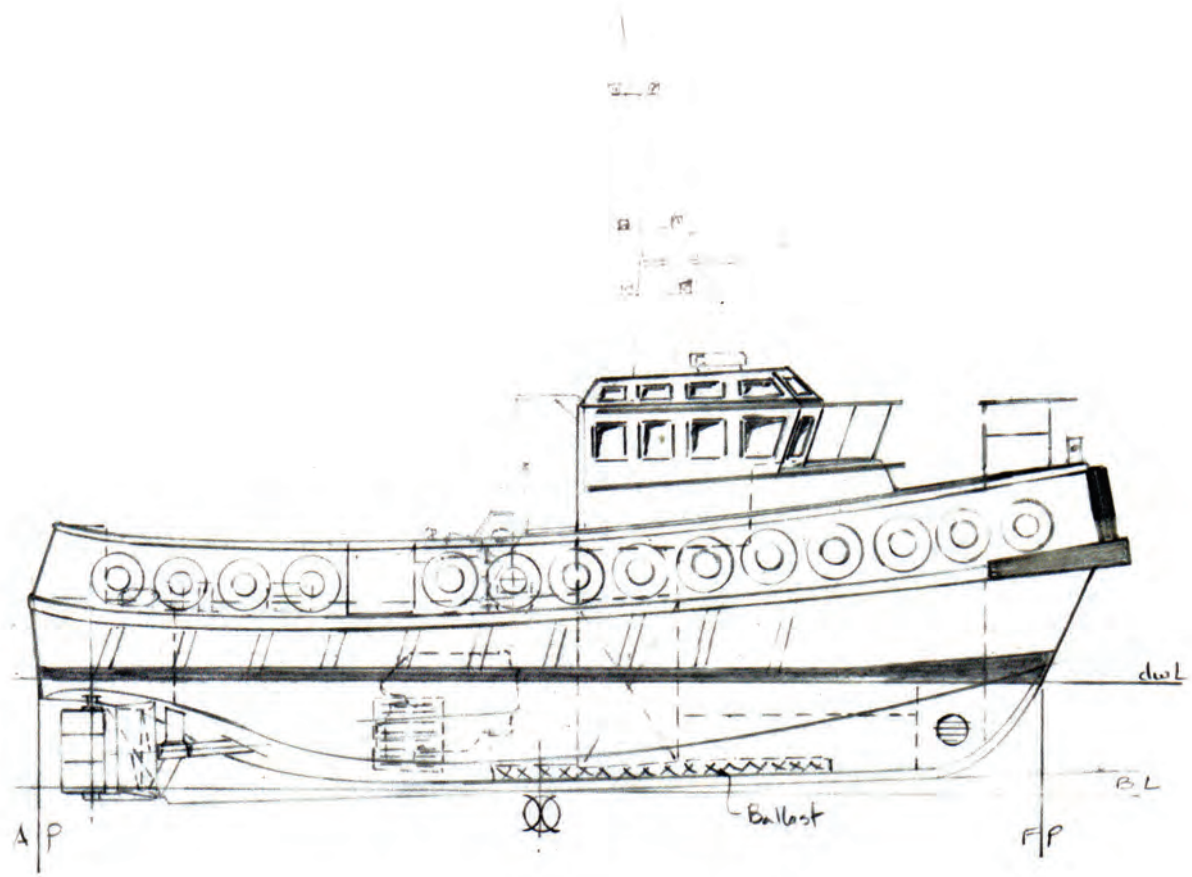

Jenkins Marine Ltd.
New Harbour Rd West
Hamworthy
Poole
BH15 4AJ
United Kingdom

+44 (0) 1202 668 558
office@jenkinsmarine.co.uk
www.jenkinsmarine.co.uk