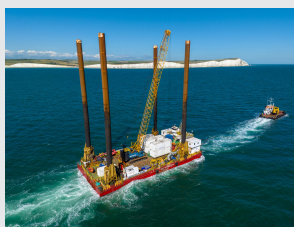

WIND LASS - DAMEN MULTI CAT 2611

GENERAL

YARD NUMBER	571661 (Damen Shipyards Hardinxveld)
DELIVERY DATE	October 2011
CLASSIFICATION	Bureau Veritas I ✕ Hull • MACH Tug Unrestricted navigation, • AUT-UMS MCA Workboat Code Category 1 United Kingdom
NAT. AUTHORITIES FLAG	

DIMENSIONS

LENGTH O.A.	26.00	m
BEAM O.A.	11.50	m
DEPTH AT SIDES	3.50	m
DRAUGHT	± 2.50	m
DISPLACEMENT	167.44	tonnes

TANK CAPACITIES

FUEL OIL	119.0	m³
BLACK/GREY WATER	9.2	m³
FRESH WATER	48.0	m³
DIRTY OIL	2.0	m³
HYDR OIL	1.2	m³
LUB OIL / BILGE WATER EACH	1.8	m³
BALLAST WATER	60.0	m³

PERFORMANCES (Trials)

BOLLARD PULL	37.2	tonnes
SPEED	9.8	knots

PROPULSION SYSTEM

MAIN ENGINES	3x Cat C32 TTA
TOTAL POWER	1902 bkW at 1800 rpm
GEARBOXES	3x Reintjes WAF 464 5.591 : 1
PROPULSION	3x fixed pitch propellers in Optima nozzles, 1700 mm
BOWTHRUSTER	Hydraulically driven 200 kW, 360°

AUXILIARY EQUIPMENT

GENERATOR SETS	2x Cat. C 04.4, 107,5 kVA each Cat
HYDRAULIC POWER	C18 TA, 357 kW 1800rpm OTC-2,
FUEL OIL SEPERATOR	1150 ltr/hr

DECK LAY-OUT

ANCHOR	270 kg Pool TW (HHP)
ANCHOR WINCH	Hydraulically driven CAW-H-136
DECK CRANE	1x Heila HLRM 230-3SL 12T @ 15m 1x Heila HLRM 230-3SL 12T @ 15m
ANCHOR HANDLING / TOWING WINCH	AHW-H-1000 double drum in waterfall execution Towing 50T at 10 m/min pulling force (1st layer) Towing 90T brake holding force (1st layer) Anchor 100T at 5 m/min pulling force (1st layer) Anchor 150T brake holding force (1st layer)
CAPACITY	
TOWING PINS	2x triple pin type
TUGGER WINCH	8T @ 15m/ min
CAPSTAN	5T at 30 m/min

ACCOMMODATION

Comfortable heated and air-conditioned accommodation for 6 persons in 3 cabins, galley, sanitary facilities, etc.

Jenkins Marine Ltd.
New Harbour Rd West
Hamworthy
Poole
BH15 4AJ
United Kingdom

+44 (0) 1202 668 558
office@jenkinsmarine.co.uk
www.jenkinsmarine.co.uk