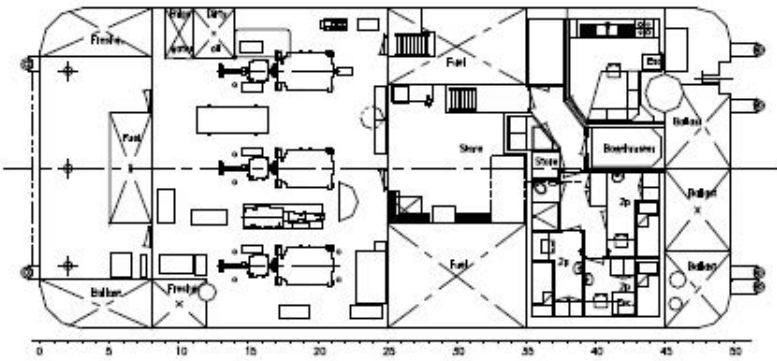

MULTI CAT

Jenkins Marine Ltd.
New Harbour Rd West
Hamworthy
Poole
BH15 4AJ
United Kingdom

+44 (0) 1202 668 558
office@jenkinsmarine.co.uk
www.jenkinsmarine.co.uk