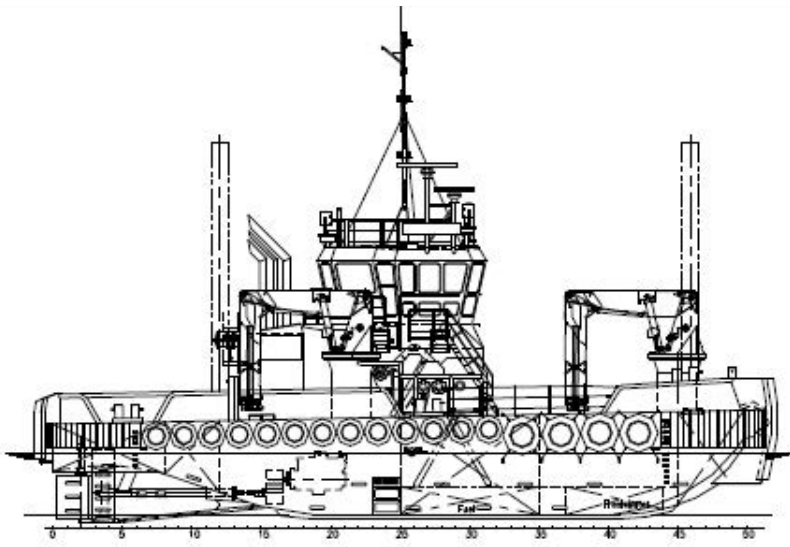

MULTI CAT

Jenkins Marine Ltd.
New Harbour Rd West
Hamworthy
Poole
BH15 4AJ
United Kingdom

+44 (0) 1202 668 558
office@jenkinsmarine.co.uk
www.jenkinsmarine.co.uk