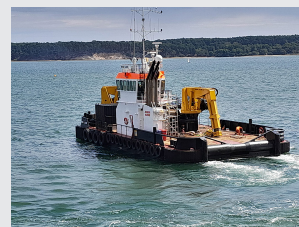

WIND LASS - DAMEN MULTI CAT 2611

GENERAL

YARD NUMBER	571661 (Damen Shipyards Hardinxveld)
DELIVERY DATE	October 2011
CLASSIFICATION	Bureau Veritas I ✕ Hull • MACH Tug Unrestricted navigation, • AUT-UMS MCA Workboat Code Category 1 United Kingdom
NAT. AUTHORITIES FLAG	

DIMENSIONS

LENGTH O.A.	26.00	m
BEAM O.A.	11.50	m
DEPTH AT SIDES	3.50	m
DRAUGHT	± 2.50	m
DISPLACEMENT	167.44	tonnes

TANK CAPACITIES

FUEL OIL	119.0	m³
BLACK/GREY WATER	9.2	m³
FRESH WATER	48.0	m³
DIRTY OIL	2.0	m³
HYDR OIL	1.2	m³
LUB OIL / BILGE WATER EACH	1.8	m³
BALLAST WATER	60.0	m³

PERFORMANCES (Trials)

BOLLARD PULL	37.2	tonnes
SPEED	9.8	knots

PROPULSION SYSTEM

MAIN ENGINES	3x Cat C32 TTA
TOTAL POWER	1902 bkW at 1800 rpm
GEARBOXES	3x Reintjes WAF 464 5.591 : 1
PROPULSION	3x fixed pitch propellers in Optima nozzles, 1700 mm
BOWTHRUSTER	Hydraulically driven 200 kW, 360°

AUXILIARY EQUIPMENT

GENERATOR SETS	2x Cat. C 04.4, 107,5 kVA each Cat
HYDRAULIC POWER	C18 TA, 357 kW 1800rpm OTC-2,
FUEL OIL SEPERATOR	1150 ltr/hr

DECK LAY-OUT

ANCHOR	270 kg Pool TW (HHP)
ANCHOR WINCH	Hydraulically driven CAW-H-136
DECK CRANE	1x Heila HLRM 230-3SL 12T @ 15m 1x Heila HLRM 230-3SL 12T @ 15m
ANCHOR HANDLING / TOWING WINCH	AHW-H-1000 double drum in waterfall execution Towing 50T at 10 m/min pulling force (1st layer) Towing 90T brake holding force (1st layer) Anchor 100T at 5 m/min pulling force (1st layer) Anchor 150T brake holding force (1st layer)
CAPACITY	
TOWING PINS	2x triple pin type
TUGGER WINCH	8T @ 15m/ min
CAPSTAN	5T at 30 m/min

ACCOMMODATION

Comfortable heated and air-conditioned accommodation for 6 persons in 3 cabins, galley, sanitary facilities, etc.

Jenkins Marine Ltd.
New Harbour Rd West
Hamworthy
Poole
BH15 4AJ
United Kingdom

+44 (0) 1202 668 558
office@jenkinsmarine.co.uk
www.jenkinsmarine.co.uk