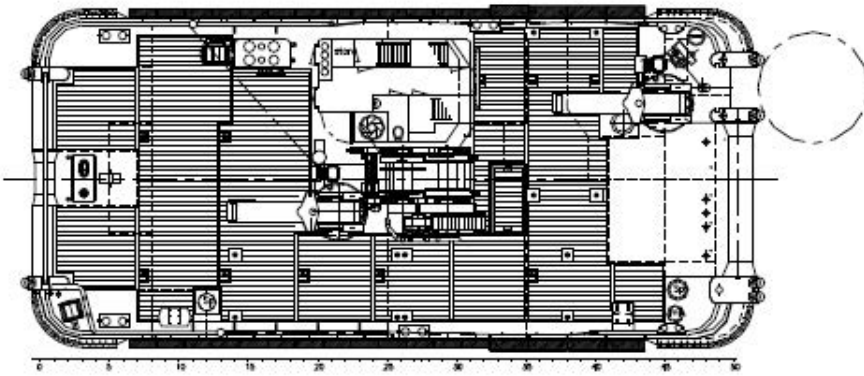

MULTI CAT

Jenkins Marine Ltd.
New Harbour Rd West
Hamworthy
Poole
BH15 4AJ
United Kingdom

+44 (0) 1202 668 558
office@jenkinsmarine.co.uk
www.jenkinsmarine.co.uk