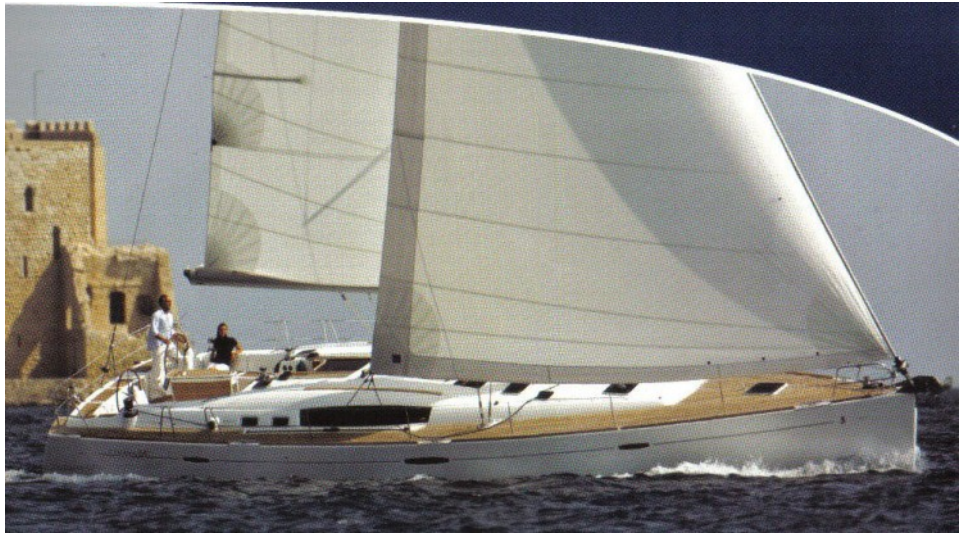

## JENKINS MARINE

Specialised Workboats & Barges

### Cork Malt II

Cork Malt II is a spacious and well presented commercial charter yacht, and is available to charter for private or corporate events. She is certificated for operations MCA Cat 2 standard, up to 60NM from a safe haven day or night.